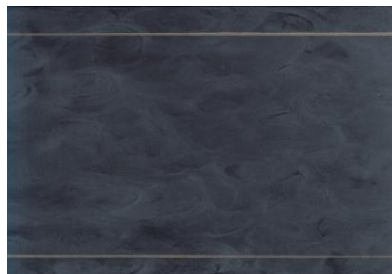

METAL FINISH OPTIONS

(Selected Domestic Collections Only)

NOTE: All finishes are hand applied and variations in pattern and texture will occur. Also, paint shades may vary somewhat when a time lapse occurs between purchases. Matching cannot be guaranteed.

#10 – ANTIQUE BRONZE

#6 – BLACK WITH GOLD HIGHLIGHTS

#9 – COPPER

#11 – COPPER WITH PEWTER HIGHLIGHTS

#5 – PEWTER

#13 – PLATINUM